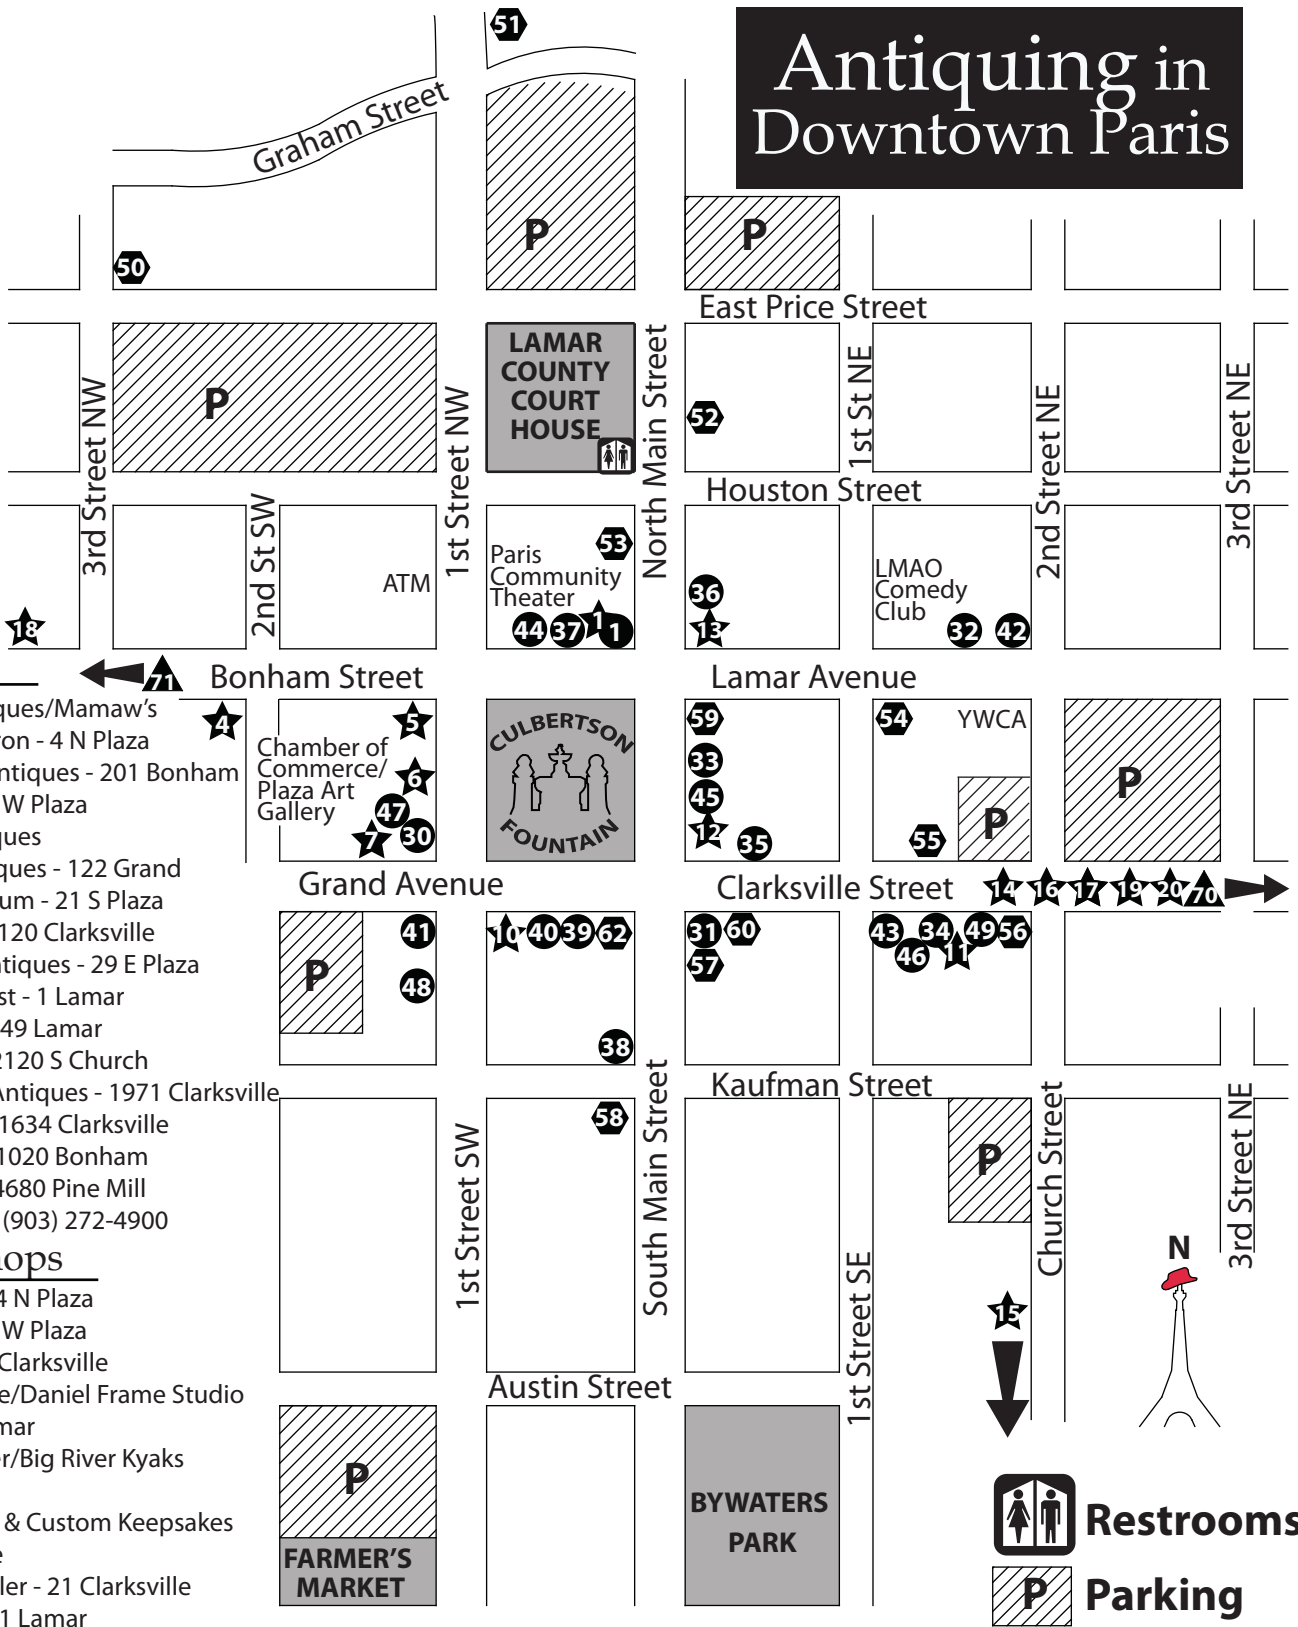

## ★ Antiques

1. Two Rivers Antiques/Mamaw's Checkered Apron - 4 N Plaza
4. Crystal Palace Antiques - 201 Bonham
5. Antique Mall - 2 W Plaza
6. Monique's Antiques
7. Side Street Antiques - 122 Grand
10. Priest's Emporium - 21 S Plaza
11. J&J Antiques - 120 Clarksville
12. Mary Bangs Antiques - 29 E Plaza
13. The Robin's Nest - 1 Lamar
14. Bric'a Brac - 1249 Lamar
15. Cedar Chest - 2120 S Church
16. Weathervane Antiques - 1971 Clarksville
17. Treasure City - 1634 Clarksville
18. Whistle Stop - 1020 Bonham
19. Huckleberry - 4680 Pine Mill
20. Junk Divas call (903) 272-4900

## ● Gifts & Shops

1. Lillian Kelley's - 4 N Plaza
30. Spangler's - 32 W Plaza
31. Gypsy Chic - 2 Clarksville
32. Green Boutique/Daniel Frame Studio - 111 & 114 Lamar
33. Itsy Bitsy Spider/Big River Kyaks - 9 E Plaza
34. Paris Creations & Custom Keepsakes - 114 Clarksville
35. Gene the Jeweler - 21 Clarksville
36. C & C Guitars - 1 Lamar
37. Paris Bridal and Formal - 20 N Plaza
38. Paris Baby - 134 S Main
39. Kay's - 7 S Plaza
40. Collegiate Shop - 11 S Plaza
41. Live Your Life Photography - 101 Grand
42. Soho - 133 Lamar
43. Tots to Teens - 102 Clarksville
44. Williams Sporting Goods - 26 N Plaza
45. ARTS/ParisTX - 23 E Plaza
46. Bar-Lo Kennels - 112 Clarksville
47. Furniture on the Square/Rockstar Rebellion - 28 W Plaza

48. Rama Peace-Gallery & Gifts - 118 SW 1st
  49. Pink Twig/Laura Snider Photography - 128 Clarksville
- ## ◆ Food & Drink
50. Crawford's Hole-In-The-Wall - 202 3rd NW
  51. Nancy's Cafe - 329 N Main
  52. Paris Bakery - 120 N Main
  53. Time Flies - 25 N Main
  54. Girls & Cake - 102 Lamar
  55. That Guy's Coffee - 117 Clarksville
  56. Cattle Drive Steakhouse - 138 Clarksville
  57. Creative Candy Designs - 115 S Main

58. Bois D'Arc - 208 S Main
  59. Subway - 5 E Plaza
  60. Jaxx Gourmet Burgers - 10 Clarksville
  62. Vital Beet - 3 S Plaza
- ## ▲ Bed & Breakfast
70. Old Magnolia House - 731 Clarksville
  71. Victorian Station - 1032 Bonham